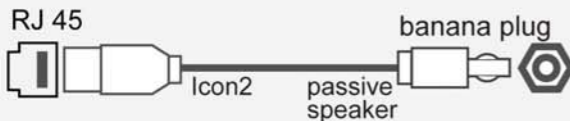

Cables and Jacks

1 USB type A ~ tyep B

2 RCA

3 3.5 mm

4 RJ 45

5 3.5 mm

Icon AMP connect guide

**Integrirano
pojačalo**